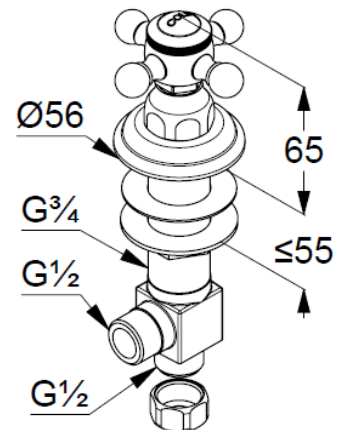

Technical Data

KLUDI 1926
Side valve
DN 15

Ref:
518174520

Finishes:
45 gold plated 23 carat

Product description
Manufacturer KLUDI GmbH & Co. KG
Typ: KLUDI 1926
Side valve DN 15
Ref.: 518174520
side valve DN 15
stand assembly
cross handle, metal
ceramic headparts 180°
connection 1/2"
shank-fixing
marking cold

Product picture

Dimensional drawing

Flow rate diagram