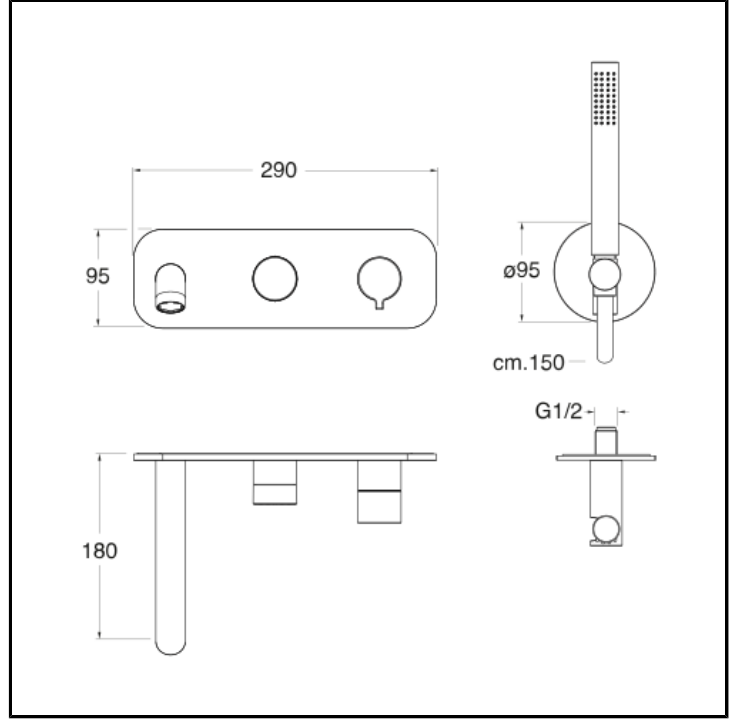

Progressive bath/shower mixer external parts for CRICS100 (right side) - CRICS101 (left side) with 2 outlet diverter, LONG LIFE flexible hose, anti-lime hand shower

FINITURE

 Brushed stainless steel AISI

CHARACTERISTICS

-

COMMAND

- Progressive

INSTALLATION

- Wall

TPOLOGY

-
-