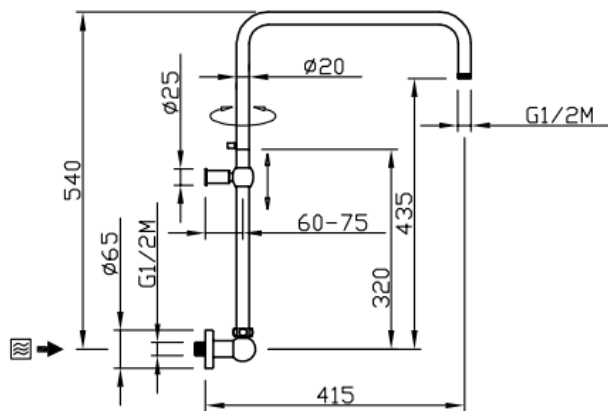

Bridge

Shower arm Ponte Victorian rosette
20086/30A-CR

TECHNICAL INFORMATION

Brass bridge turning shower arm with Victorian rosette $\varnothing 20$ 1/2" mm with 30cm extension 1/2" mm. Wheelbase 40 cm. CHROME

FEATURES

adjustable
shower arm

PICTURE

TECHNICAL DRAWING

SPARE PARTS

FINISHINGS