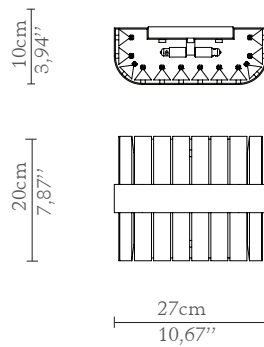

## DIMENSIONS

Height: 20cm | 7,87"

Length: 27cm | 10,67"

Depth: 10cm | 3,94"

## WEIGHT

Aprox: 6kg | 13,23lbs

## PACKAGING

Volume: 0,02m<sup>3</sup> | 0,71ft<sup>3</sup>

Weight: 11kg | 24,25lbs