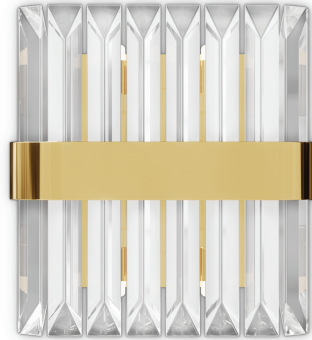

CABINETS & BOOKCASES

LIBERTY SLIM SQUARE | wall

## DIMENSIONS

Height: 20cm | 7,87"

Length: 27cm | 10,67"

Depth: 10cm | 3,94"