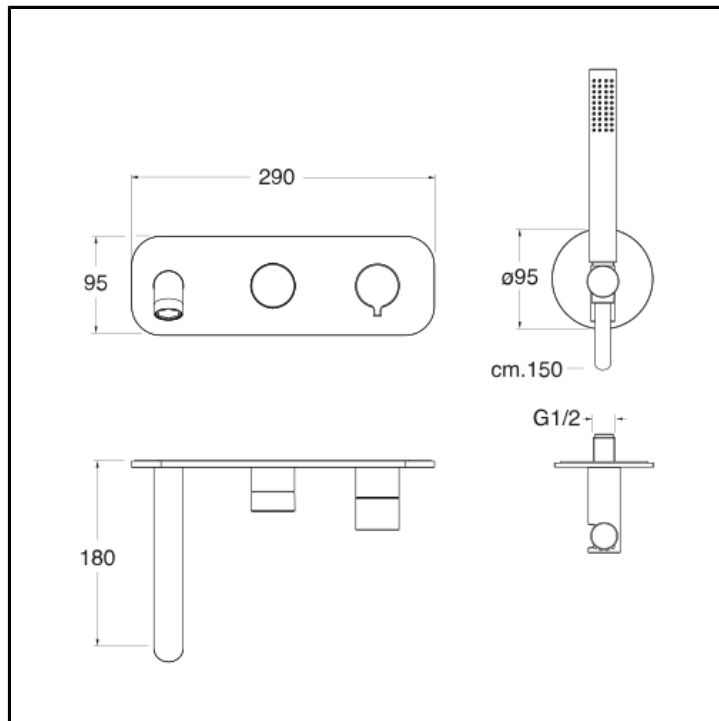

Progressive bath/shower mixer external parts for CRICS100 (right side) - CRICS101 (left side) with 3 outlet diverter, LONG LIFE flexible hose, anti-lime hand shower