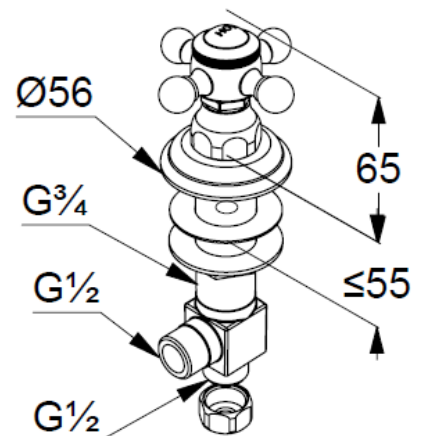

Technical Data

KLUDI 1926
Side valve
DN 15

Ref:
518180520

Finishes:
05 chrom

Product description
Manufacturer KLUDI GmbH & Co. KG
Typ: KLUDI 1926
Side valve DN 15
Ref.: 518180520
side valve DN 15
stand assembly
cross handle, metal
ceramic headparts 180°
connection 1/2"
shank-fixing
marking hot

Product picture

Dimensional drawing

Flow rate diagram