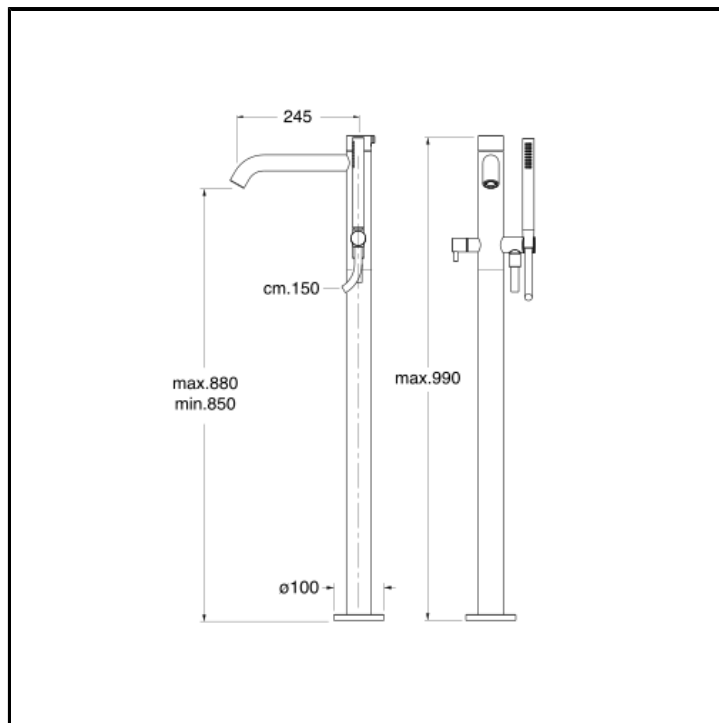

Floor mounted progressive bath mixer external parts for CRICS290 with LONG LIFE flexible hose and anti-lime hand shower with independent mixing