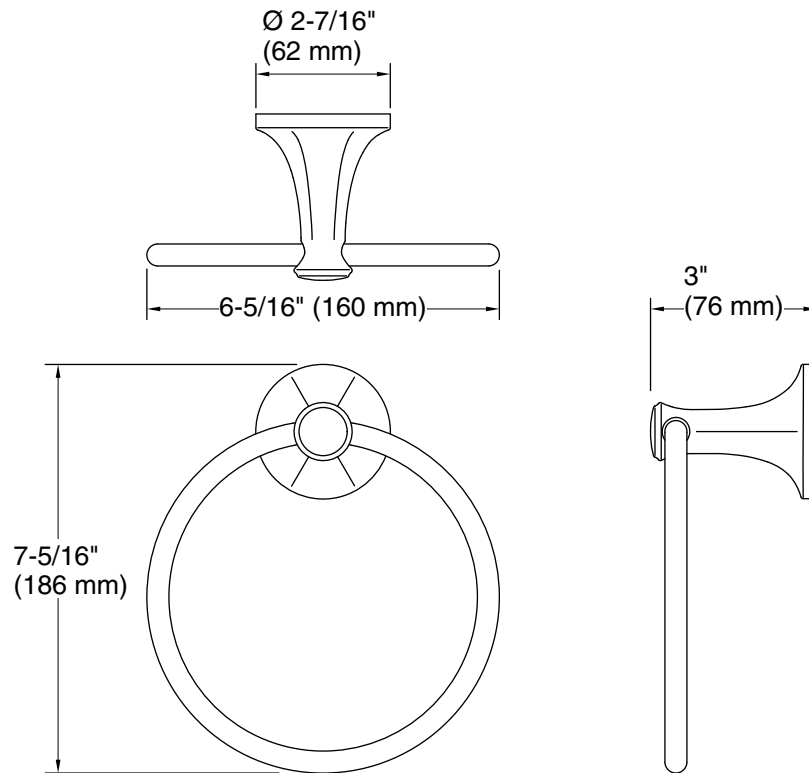

Technical Information

All product dimensions are nominal.

Installation Type: Wall-mount

Material: Zinc, Stainless Steel

Notes

Install this product according to the installation instructions.