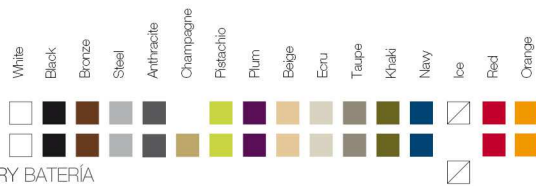

\* A: BASIC R: AUTORRIEGO F: LACADO W: LUZ L: LEDS B: FULL WHITE G: GLASS

FINISHES ACABADOS

COLOURS COLORES

BASIC

LACQUERED / LACADO

LIGHT / LUZ, LED RGB, LED DMX, BATTERY BATERIA

TABLETOPS TABLEROS

HPL