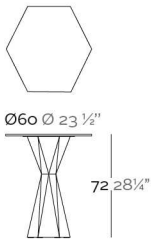

VERTEX Hexagonal Table Ø60
VERTEX Mesa Hexagonal Ø60

REFERENCE*

REFERENCIA*

51010E	51010EF	51010EW	51010EL	51010EE
51010EFB	51010EWB	51010ELB		

ReferenceX, for example 0000A

ReferenciaX, ejemplo 0000A.

* A: BASIC R: AUTORRIEGO F: LACADO W:LUZ L: LEDS B: FULL WHITE G: GLASS