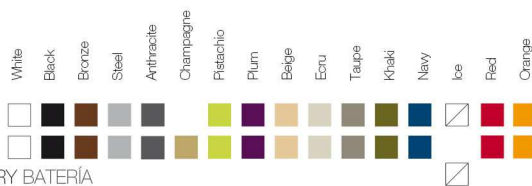

\* A: BASIC R: AUTORRIEGO F: LACADO W:LUZ L: LEDS B: FULL WHITE G: GLASS

FINISHES ACABADOS

COLOURS COLORES

BASIC

LACQUERED / LACADO

LIGHT / LUZ, LED RGB, LED DMX, BATTERY BATERIA

TABLETOPS TABLEROS

HPL