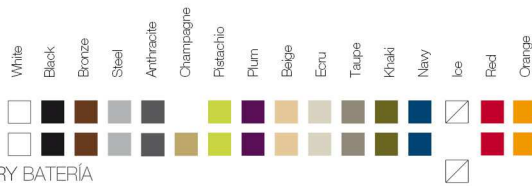

\* A: BASIC R: AUTORRIEGO F: LACADO W:LUZ L: LEDS B: FULL WHITE G: GLASS

FINISHES ACABADOS

COLOURS COLORES

BASIC

LACQUERED / LACADO

LIGHT / LUZ, LED RGB, LED DMX, BATTERY BATERIA

TABLETOPS TABLEROS

HPL