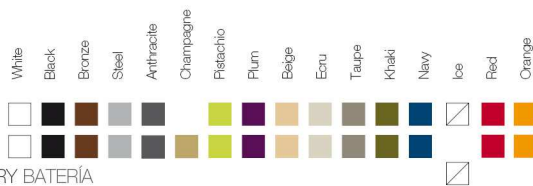

\* A: BASIC R: AUTORRIEGO F: LACADO W:LUZ L: LEDS B: FULL WHITE G: GLASS

FINISHES ACABADOS

COLOURS COLORES

BASIC

LACQUERED / LACADO

LIGHT / LUZ, LED RGB, LED DMX, BATTERY BATERIA

TABLETOPS TABLEROS

HPL