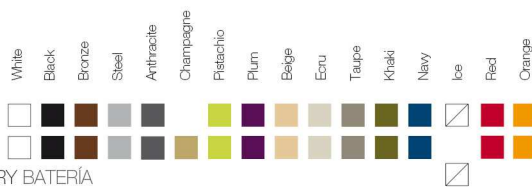

\* A: BASIC R: AUTORRIEGO F: LACADO W:LUZ L: LEDS B: FULL WHITE G: GLASS

FINISHES ACABADOS

COLOURS COLORES

BASIC

LACQUERED / LACADO

LIGHT / LUZ, LED RGB, LED DMX, BATTERY BATERIA

TABLETOPS TABLEROS

HPL