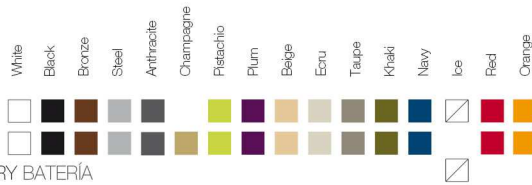

\* A: BASIC R: AUTORRIEGO F: LACADO W:LUZ L: LEDS B: FULL WHITE G: GLASS

FINISHES ACABADOS

COLOURS COLORES

BASIC

LACQUERED / LACADO

LIGHT / LUZ, LED RGB, LED DMX, BATTERY BATERIA

TABLETOPS TABLEROS

HPL