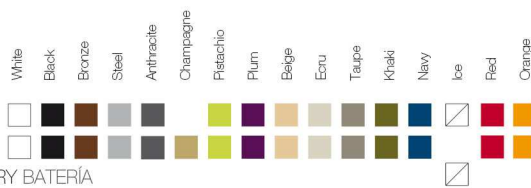

\* A: BASIC R: AUTORRIEGO F: LACADO W:LUZ L: LEDS B: FULL WHITE G: GLASS

FINISHES ACABADOS

COLOURS COLORES

BASIC

LACQUERED / LACADO

LIGHT / LUZ, LED RGB, LED DMX, BATTERY BATERIA

TABLETOPS TABLEROS

HPL