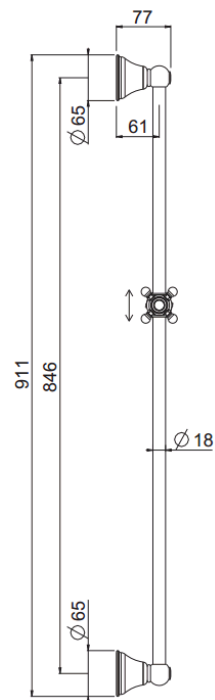

H90 Colonial

Sliding rail H90 Colonial
71036-CR

TECHNICAL INFORMATION

Full brass traditional sliding rail \varnothing 18 mm h 90 cm.

FEATURES

PICTURE

SPARE PARTS

TECHNICAL DRAWING