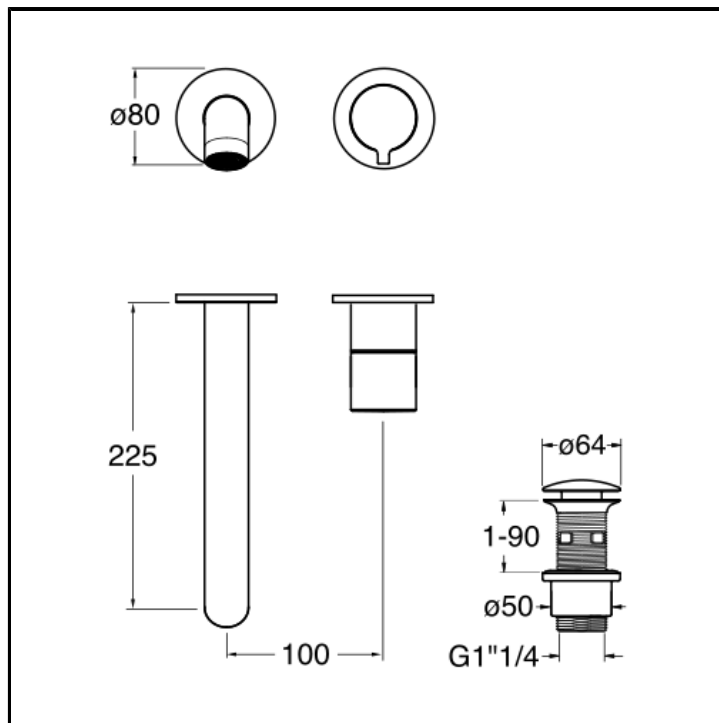

Progressive wall mounted basin mixer LARGE external parts for CRICS200 (right side) - CRICS201 (left side) with 1"1/4 Up&Down waste

FINITURE

 Brushed stainless steel AISI

FEATURES (MODEL NAME SIDE)

- Large