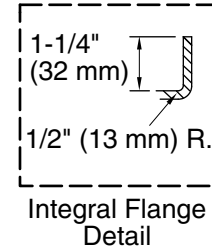

Required Electrical Service

One circuit required, protected with Class A Ground-Fault Circuit-Interrupter (GFCI). Outside North America, this device may be known as a Residual Current Device (RCD).

Heated Surface: 120 V, 15 A, 60 Hz

Technical Information

All product dimensions are nominal.

Installation:	Three-wall alcove
Drain location:	Right
Basin area, bottom:	45-1/8" x 19-11/16" (1146 mm x 500 mm)
Basin area, top:	52-1/8" x 22-1/16" (1324 mm x 560 mm)
Weight:	83 lbs (37.6 kg)
Minimum floor load:	46.7 lbs/ft² (228 kg/m²)
Water depth:	15-1/8" (384 mm)
Water capacity:	57 gal (215.8 L)
Electrical component rating:	Heated Surface: 120 V, 0.5 A, 60 Hz, 65 W
Minimum flat for door:	2" (51 mm)

Notes

Measure your actual product for rough-in details. Install this product according to the installation instructions.

The hot water supply should be 70% of the capacity of the bath or greater. Installations will vary.

ADA compliant when installed to the specific requirements of these regulations.