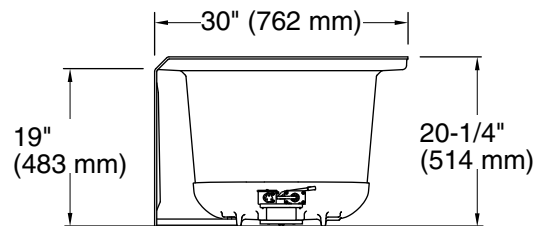

Required Electrical Service

One circuit required, protected with Class A Ground-Fault Circuit-Interrupter (GFCI). Outside North America, this device may be known as a Residual Current Device (RCD).

Heated Surface: 120 V, 15 A, 60 Hz

Technical Information

All product dimensions are nominal.

Installation:	Three-wall alcove
Drain location:	Right
Basin area, bottom:	45-1/8" x 19-11/16" (1146 mm x 500 mm)
Basin area, top:	52-1/8" x 22-1/16" (1324 mm x 560 mm)
Weight:	83 lbs (37.6 kg)
Minimum floor load:	46.7 lbs/ft² (228 kg/m²)
Water depth:	15-1/8" (384 mm)
Water capacity:	57 gal (215.8 L)
Electrical component rating:	Heated Surface: 120 V, 0.5 A, 60 Hz, 65 W
Minimum flat for door:	2" (51 mm)

Notes

Measure your actual product for rough-in details. Install this product according to the installation instructions.

The hot water supply should be 70% of the capacity of the bath or greater. Installations will vary.

ADA compliant when installed to the specific requirements of these regulations.