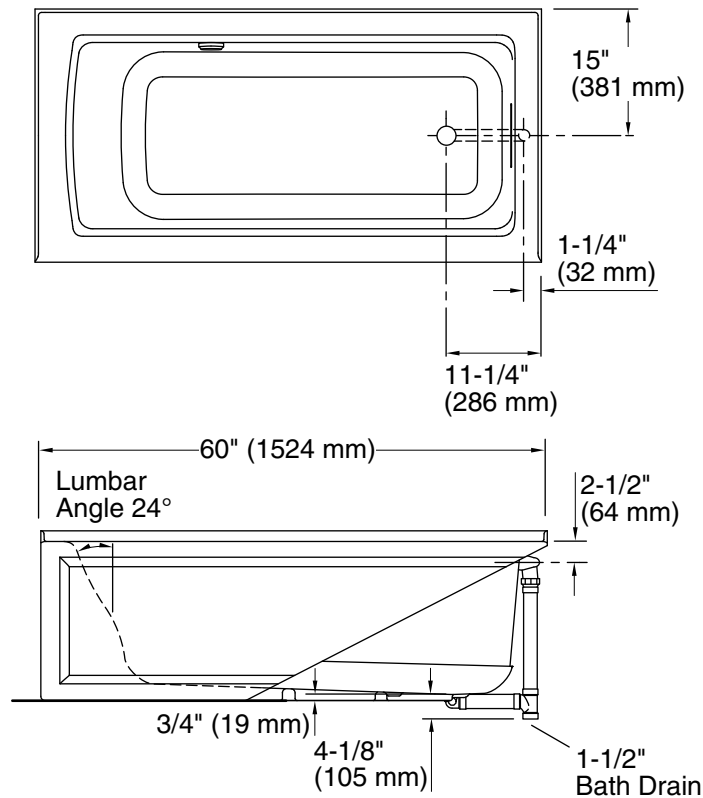

No change in measurements if connected with drain illustrated. (K-7272)