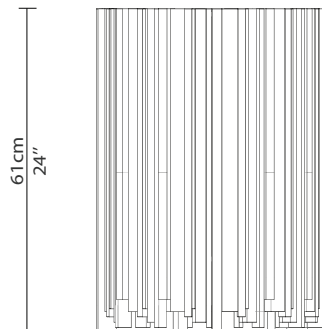

CABINETS & BOOKCASES

EMPIRE | side table big

43cm
16,93"

61cm
24"

DIMENSIONS

Height: 61cm | 24"

Diameter: 43cm | 16,93"

MATERIALS

Body: Brass & Marble

STANDARD FINISHES

Body: Gold plated & Nero Marquina
Marble

WEIGHT

Aprox: 28kg | 61lbs

PACKAGING

Volume: 0,1625m³ | 5.7386 ft³

Weight: 41kg | 90lbs