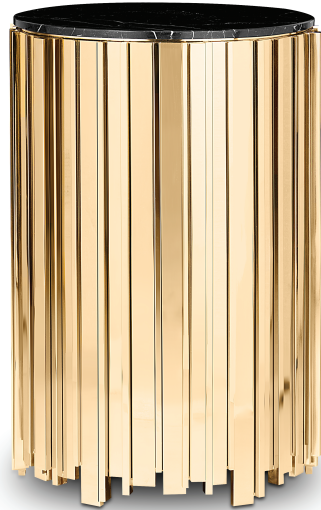

CABINETS & BOOKCASES

EMPIRE | side table big

43cm
16,93"

61cm
24"

DIMENSIONS

Height: 61cm | 24"

Diameter: 43cm | 16,93"

MATERIALS

Body: Brass & Marble

STANDARD FINISHES

Body: Gold plated & Nero Marquina
Marble

WEIGHT

Aprox: 28kg | 61lbs

PACKAGING

Volume: 0,1625m³ | 5.7386 ft³

Weight: 41kg | 90lbs