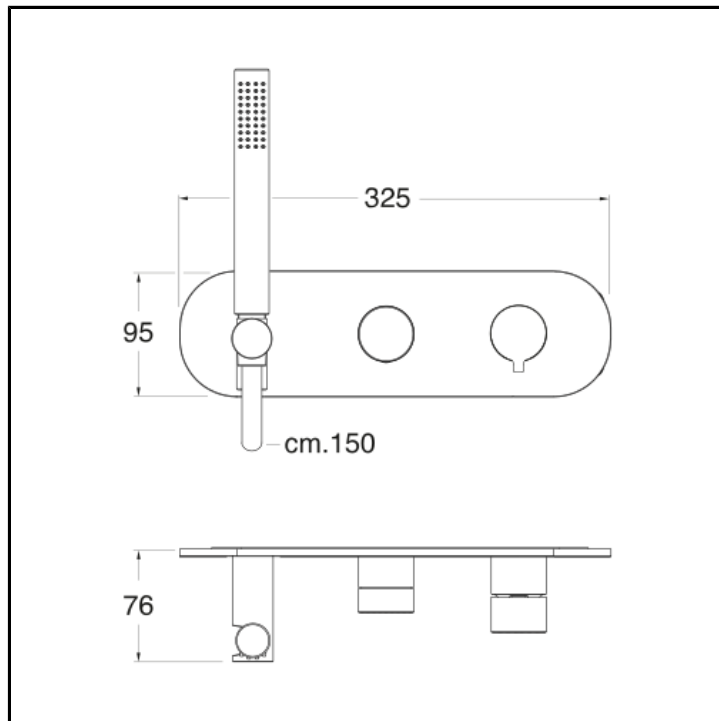

# CRIRX602

Progressive bath/shower mixer external parts for CRICS100 (right side) - CRICS101 (left side) with 2 outlet diverter, anti-lime hand shower, LONG LIFE flexible hose