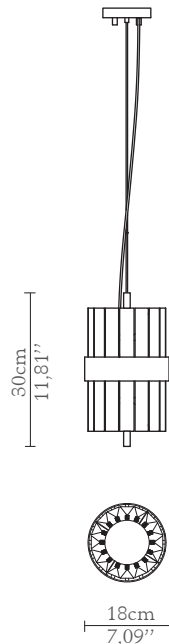

CABINETS & BOOKCASES

LIBERTY SLIM | pendant

DIMENSIONS

Height: 30cm | 11,81"

Diam: 18cm | 7,09"

Cord Height: Adjustable with 200
cm | 78,74"

MATERIALS

Body: Brass & Crystal Glass

STANDARD FINISHES

Body: Gold plated

WEIGHT

Aprox: 8kg | 13,64lbs

BULBS

6x g9 Halogen Bulbs (40W

max)*USA not included

Voltage: 220-240V

PACKAGING

Volume: 0,16m³ | 5,65t³

Weight: 10kg | 22,05lbs