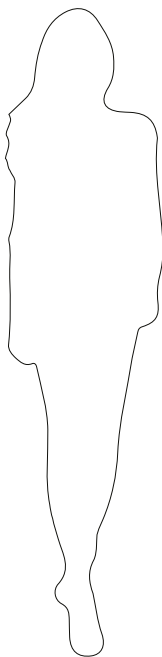

CABINETS & BOOKCASES

LIBERTY SLIM | pendant

DIMENSIONS

Height: 30cm | 11,81"

Diam: 18cm | 7,09"

Cord Height: Adjustable with 200
cm | 78,74"

MATERIALS

Body: Brass & Crystal Glass

STANDARD FINISHES

Body: Gold plated

WEIGHT

Aprox: 8kg | 13,64lbs

BULBS

6x g9 Halogen Bulbs (40W

max)*USA not included

Voltage: 220-240V