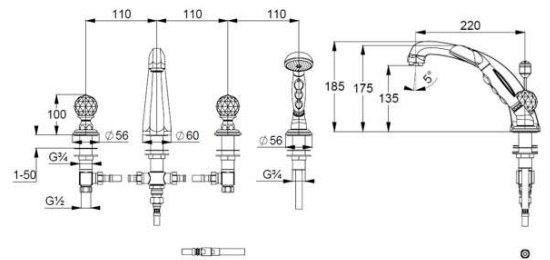

## Technical Data

KLUDI 1926  
concealed 4-hole bath/ shower mixer  
DN 15

Ref:  
5152445G4

Finishes:  
45 gold plated 23 carat

Product description  
Manufacturer KLUDI GmbH & Co. KG  
Typ: KLUDI 1926  
concealed 4-hole bath/ shower mixer  
Ref.: 5152445G4  
concealed 4-hole bath/ shower mixer DN 15  
stand assembly  
extractable hand shower  
with shower holder  
automatic diverter: shower/ bath  
4-hole tiles deck mounted installation  
Crystal handle  
aerator M24  
protected against back flow  
ceramic headparts 180°  
flow rate at 3 bar = 23 l/ min.  
fixed spout  
shank-fixing  
Hand shower hoses M15 x 1500 mm  
without flexible high pressure supply tubes,  
Article No. 7544605-00

hand shower 1 S  
1 spray pattern  
Volumen  
sieve seal  
connection 1/2"

Product picture

Dimensional drawing

Flow rate diagram