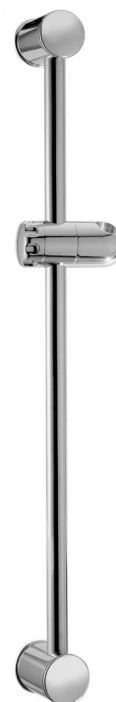

H70

Sliding rail H70
76000X-CR

TECHNICAL INFORMATION

Sliding rail Ø 24 mm h 70 cm.

FEATURES

PICTURE

TECHNICAL DRAWING

SPARE PARTS

FINISHINGS