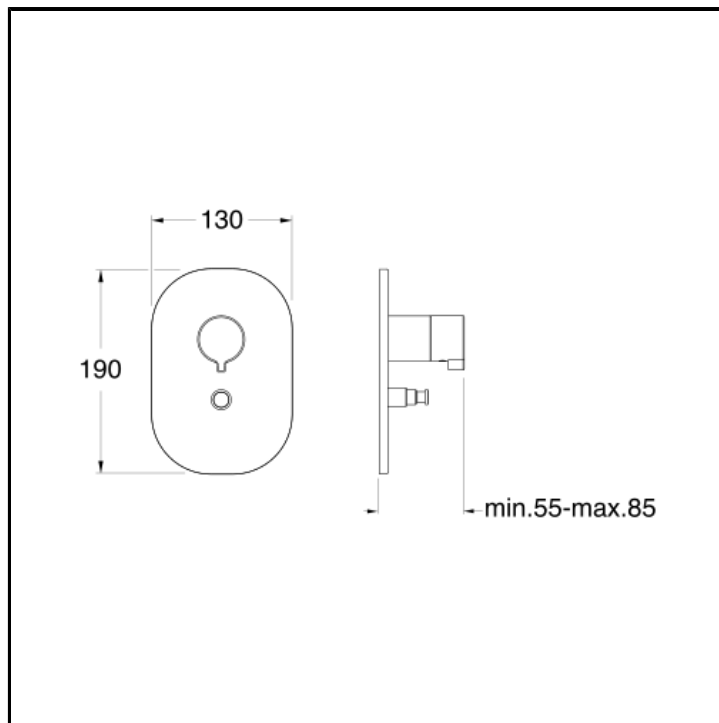

Progressive bath/shower mixer external parts for CRICS535 with 2 outlet diverter

FINITURE

 Brushed stainless steel AISI

CHARACTERISTICS

-

COMMAND

- Progressive

INSTALLATION