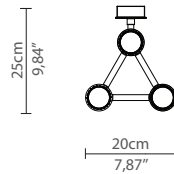

CABINETS & BOOKCASES

WATERFALL XL | wall

DIMENSIONS

Height: 75cm | 29,53"

Length: 20cm | 7,87"

Depth: 25cm | 9,84"

MATERIALS

Body: Brass & Crystal Glass

STANDARD FINISHES

Body: Gold plated

WEIGHT

Aprox: 3,2kg | 7,05lbs

BULBS

6x g9 Halogen Bulbs (40W max)*USA not included

Voltage: 220-240V

PACKAGING

Volume: 0,03m³ | 1,06 ft³

Weight: 6kg | 13,2lbs