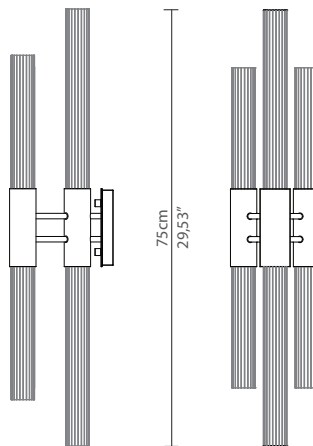

CABINETS & BOOKCASES

WATERFALL XL | wall

DIMENSIONS

Height: 75cm | 29,53"

Length: 20cm | 7,87"

Depth: 25cm | 9,84"

MATERIALS

Body: Brass & Crystal Glass

STANDARD FINISHES

Body: Gold plated

WEIGHT

Aprox: 3,2kg | 7,05lbs

BULBS

6x g9 Halogen Bulbs (40W max)*USA not included

Voltage: 220-240V

PACKAGING

Volume: 0,03m³ | 1,06 ft³

Weight: 6kg | 13,2lbs