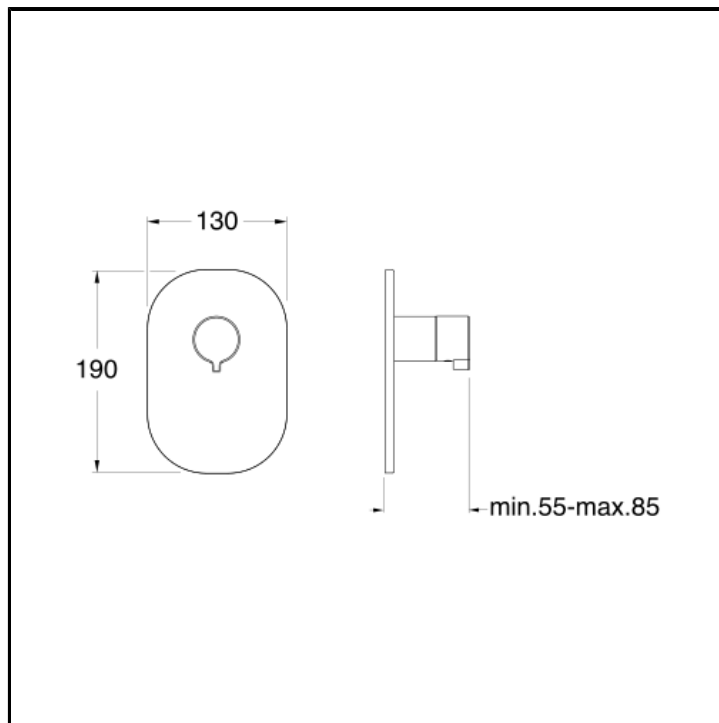

Progressive shower mixer external parts for CRICS535

FINITURE

 Brushed stainless steel AISI

CHARACTERISTICS

-

COMMAND

- Progressive

INSTALLATION