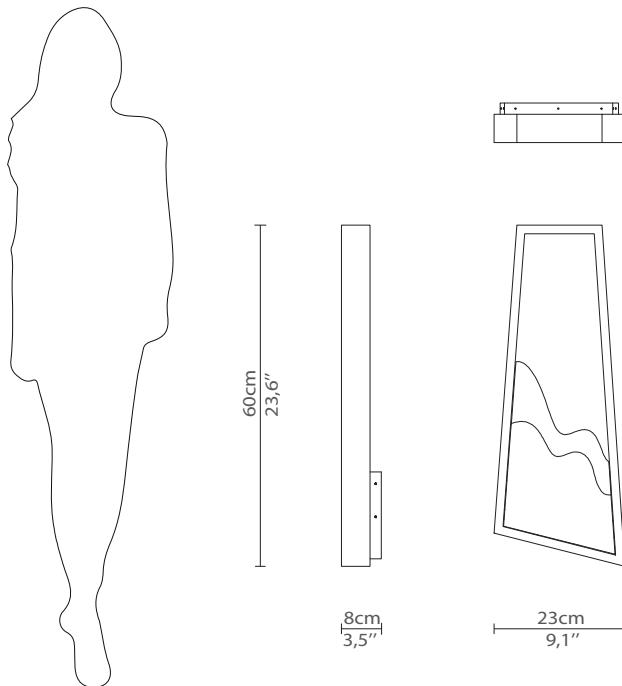

## DIMENSIONS

Height: 60cm | 23,6"

Length: 23cm | 9,1"

Depth: 8cm | 3,5"

## WEIGHT

Aprox: 20kg | 44,09lbs

## PACKAGING

Volume: 0,02m<sup>3</sup> | 0,7ft<sup>3</sup>

Weight: 30kg | 66,14lbs