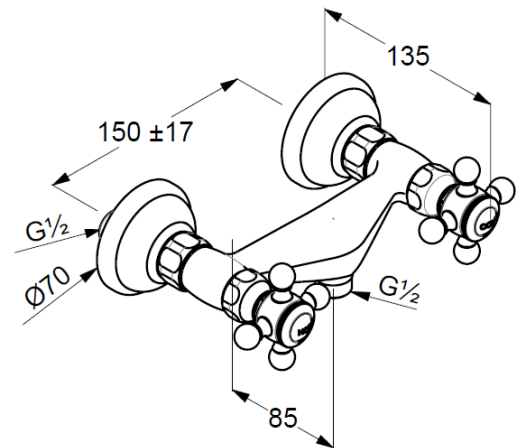

Technical Data

KLUDI 1926
Shower mixer
DN 15

Ref:
516100520

Finishes:
05 chrom

Product description
Manufacturer KLUDI GmbH & Co. KG
Typ: KLUDI 1926
Shower mixer
Ref.: 516100520
shower mixer DN 15
two handle mixer
wall mounted
cross handle, metal
protected against back flow
shower outlet 1/2 inch
ceramic headparts 180°
flow rate at 3 bar = 21 l/ min.
S-unions G 1/2 x 3/4

Product picture

Dimensional drawing

Flow rate diagram