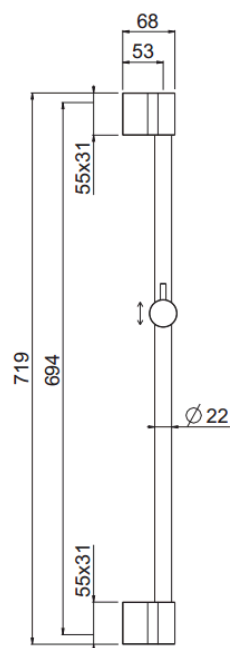

# H72

Sliding rail H72  
**86000-CR**

## TECHNICAL INFORMATION

Sliding rail  $\varnothing$  22 mm h 72 cm.

## TECHNICAL DRAWING