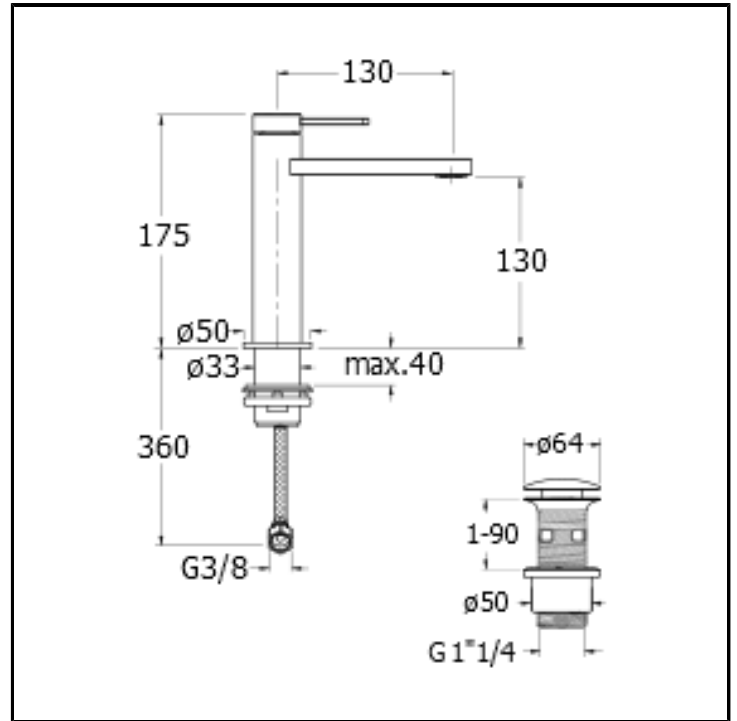

CRIUX223

■ CRISTINA
RUBINETTERIE

Basin mixer LARGE with 1"1/4 Up&Down waste

FINITURE

 Brushed stainless steel AISI

FEATURES (MODEL NAME SIDE)

- Large

FEATURES FROM TECHNOLOGIES