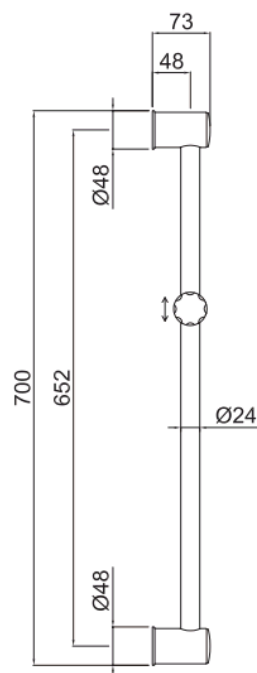

H70

Sliding rail H70
72000X-CR

TECHNICAL INFORMATION

Full brass sliding rail \varnothing 24 mm h 70 cm.

FEATURES

PICTURE

TECHNICAL DRAWING

SPARE PARTS