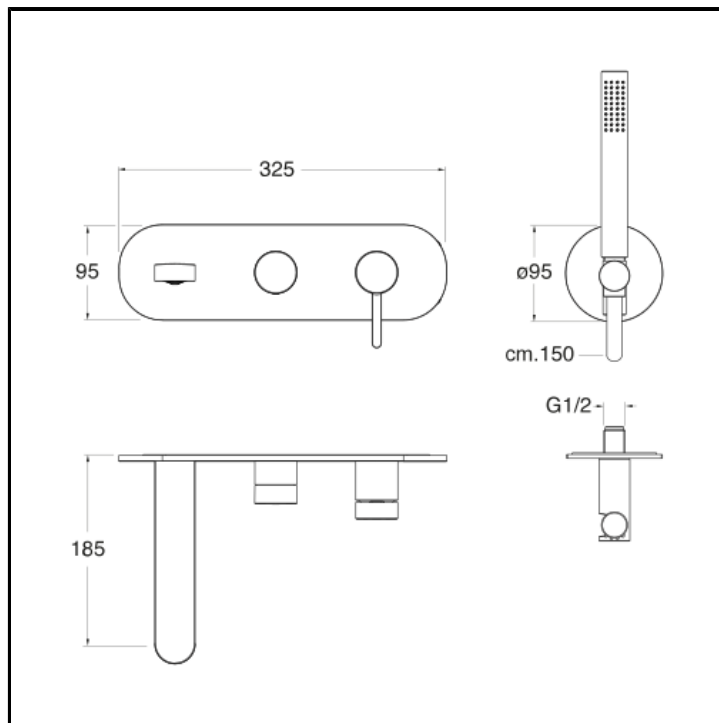

CRIUX102

■ CRISTINA
RUBINETTERIE

Bath/shower mixer external parts for CRICS100 (right side) - CRICS101 (left side) with 2 outlet diverter, LONG LIFE flexible hose, anti-lime hand shower

FINITURE

 Brushed stainless steel AISI