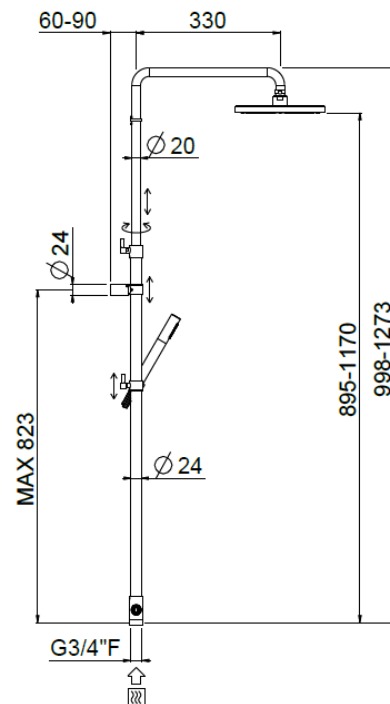

## TECHNICAL INFORMATION

Bridge turning shower column with adjustable mounting with articulated shower holder, 3/4 connection, adjustable upper holder and diverter. Non-liming round ultra-thin shower head Ø300 in stainless steel. ABS non-liming inspectable one jet round shower. PVC smooth double anti-torsion flexible hose cm 150. CHROME

## SPARE PARTS

## TECHNICAL DRAWING