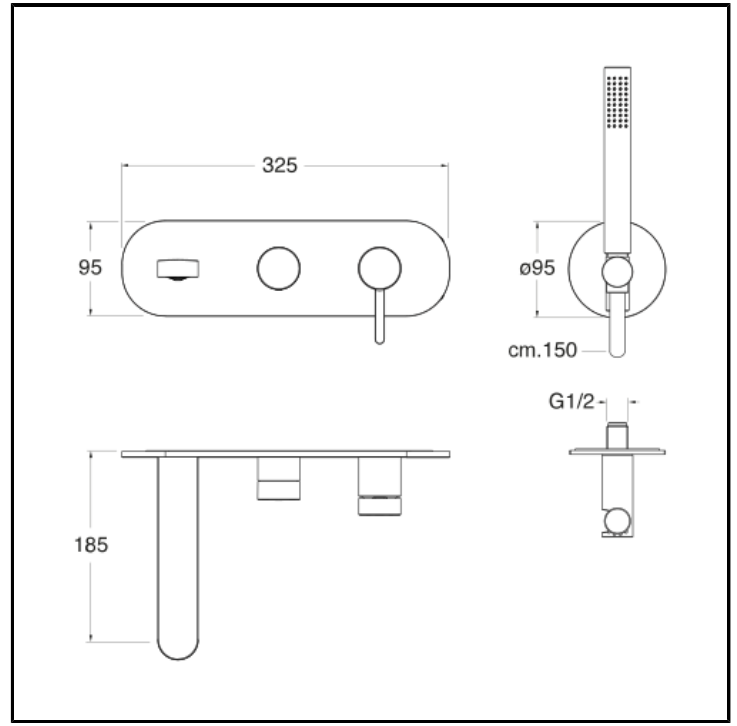

CRIUX103

■ CRISTINA
RUBINETTERIE

Bath/shower mixer external parts for CRICS100 (right side) - CRICS101 (left side) with 3 outlet diverter, anti-lime hand shower, LONG LIFE flexible hose

FINITURE

 Brushed stainless steel AISI

CHARACTERISTICS

-

FEATURES FROM TECHNOLOGIES

-
-

COMMAND

- Monocontrol

INSTALLATION

- Wall