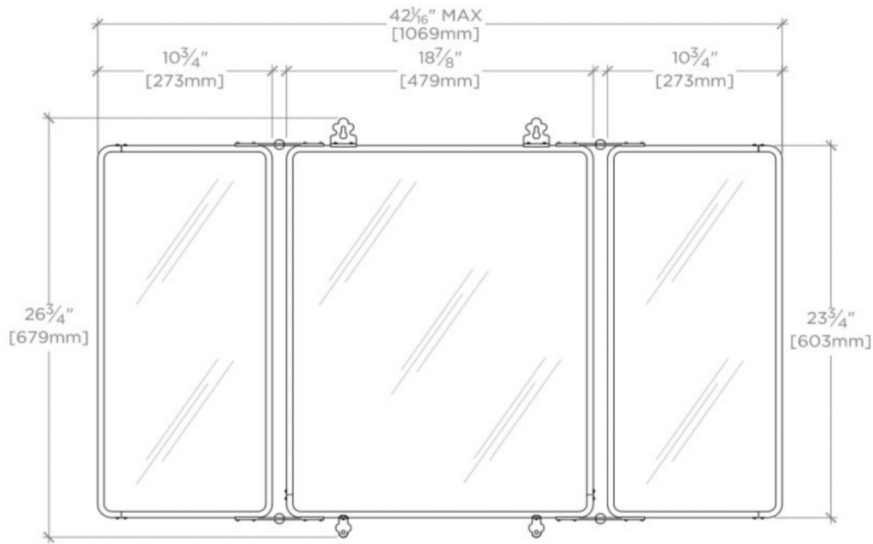

DAPHNE

DPMR01

Daphne Metal Rectangular Wall Mounted Trifold Mirror 42 3/8" x 26 3/4" x 1"

SHOWN IN DAPHNE METAL RECTANGULAR WALL MOUNTED TRIFOLD MIRROR 42 3/8" X 26 3/4" X 1" | DPMR01

TECHNICAL DETAILS

Depth / Width: 1 3/8"
Height: 26 3/4"
Installation Type: Wall Mounted
Length: 42 1/16"
Primary Material: Brass
Suggested Application: Bath

PRODUCT FEATURES

The trifold mirror is constructed of three frames of brass extruded material with custom forged knurled-ball pivot hinges in the decorative-industrial style of the 1920's.

42 3/8" x 26 3/4" x 1"

Handcrafted from solid brass with hinged outer leaves for three-way viewing.

Decorative exposed mounting brackets make for easy installation.

DAPHNE

DPMR01

Daphne Metal Rectangular Wall Mounted Trifold Mirror 42 3/8" x 26 3/4" x 1"
3/4" x 1"

TOP VIEW

SCALE: 1"=1'-0"

FRONT VIEW

SCALE: 1"=1'-0"

SIDE VIEW

SCALE: 1"=1'-0"