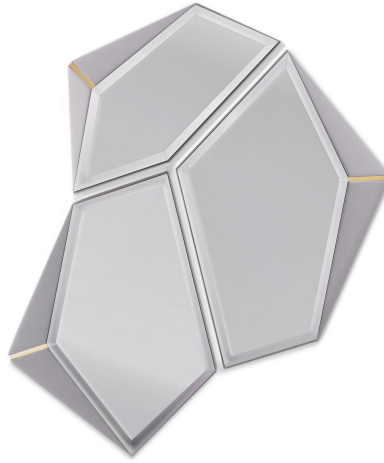

CABINETS & BOOKCASES

ALGERONE | mirror

## DIMENSIONS

Height: 120cm | 47,24"

Length: 100cm | 39,37"

Depth: 9cm | 3,54"

## MATERIALS

Body: Brass, Leather & Mirror