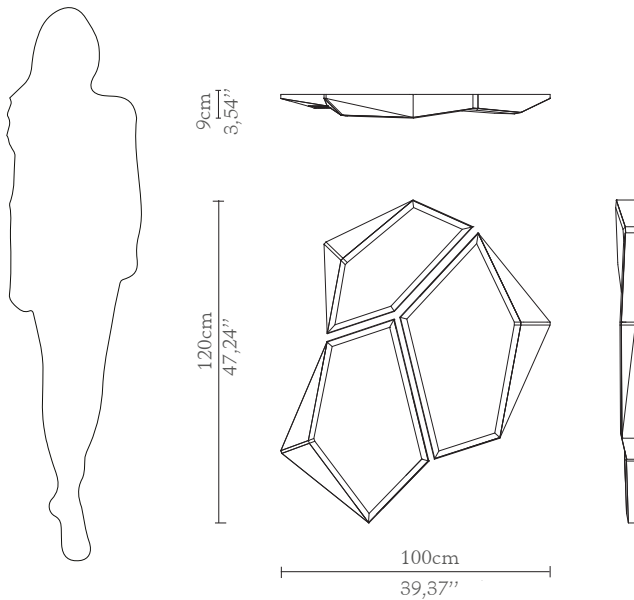

## DIMENSIONS

Height: 120cm | 47,24"

Length: 100cm | 39,37"

Depth: 9cm | 3,54"

## MATERIALS

Body: Brass, Leather & Mirror

## WEIGHT

Aprox: 55kg | 121,25lbs

## PACKAGING

Volume: 0,27m<sup>3</sup> | 9,53ft<sup>3</sup>

Weight: 65kg | 143,30lbs