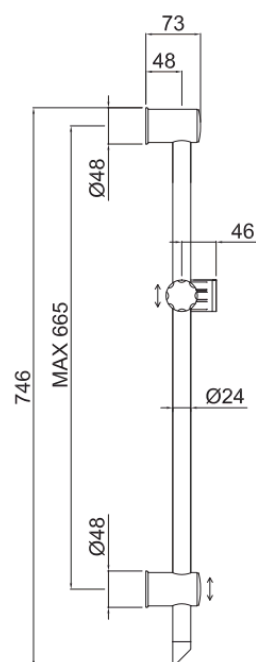

H70 reg

Sliding rail H70 reg two handles
78000XREG-CR

TECHNICAL INFORMATION

Sliding rail \varnothing 24 mm h 75 cm with 2-handles mounting.
Adjustable lower wall holder. Max. fixation distance 66 cm.

FEATURES

PICTURE

SPARE PARTS

TECHNICAL DRAWING

FINISHINGS