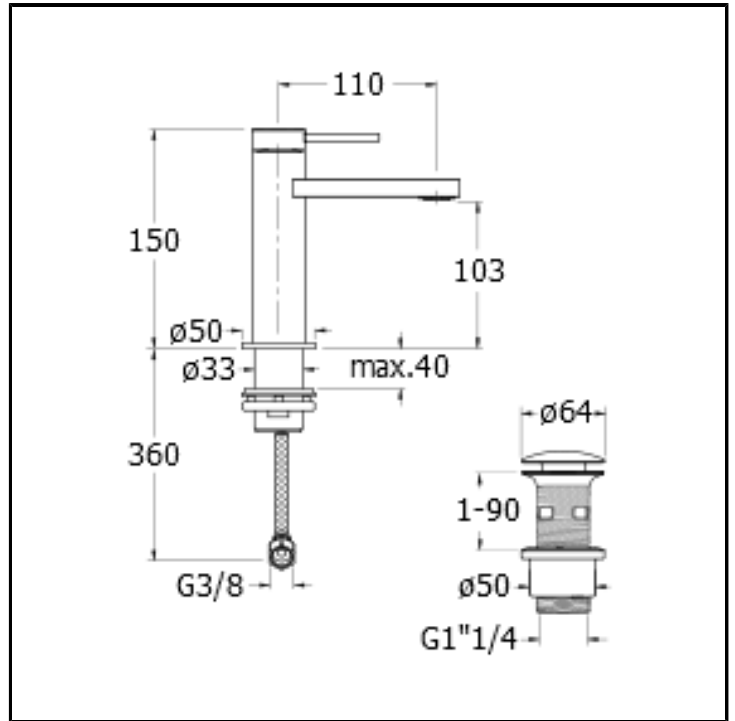

CRIUX220

Basin mixer REGULAR with 1"1/4 Up&Down waste

FINITURE

 Brushed stainless steel AISI

FEATURES (MODEL NAME SIDE)

- Regular

FEATURES FROM TECHNOLOGIES

-
-
-