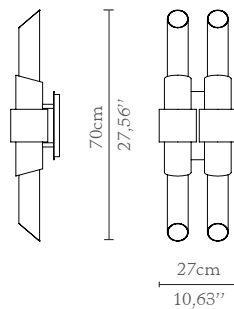

## DIMENSIONS

Height: 70cm | 27,56"

Lenght: 27cm | 10,63"

Depth: 17cm | 6,69"

## WEIGHT

Aprox: 9,30kg | 20,50lbs

## PACKAGING

Volume: 0,08m<sup>3</sup> | 2,83ft<sup>3</sup>

Weight: 10,30kg | 22,71lbs