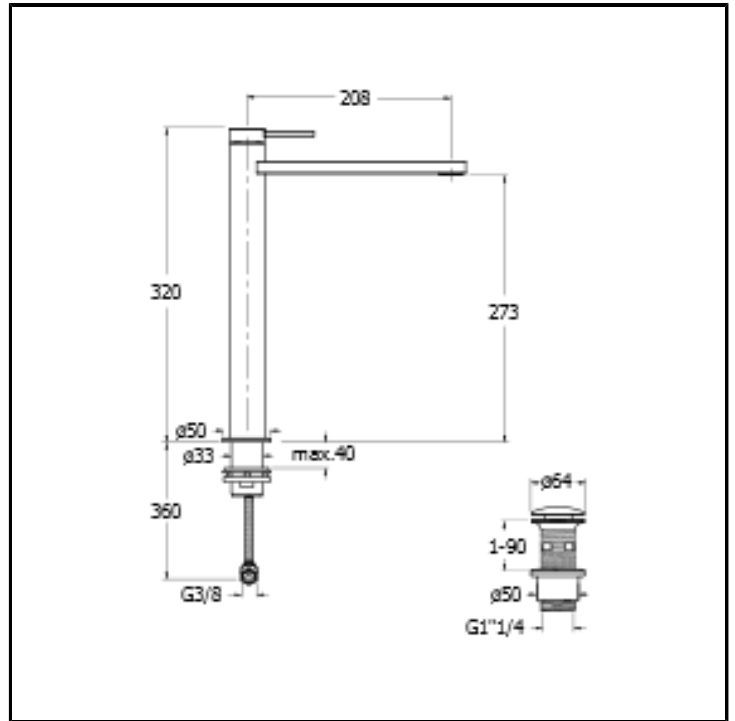

CRIUX222

■ CRISTINA
RUBINETTERIE

Basin mixer TALL with 1"1/4 Up&Down waste

FINITURE

 Brushed stainless steel AISI

FEATURES (MODEL NAME SIDE)

- Tall

FEATURES FROM TECHNOLOGIES