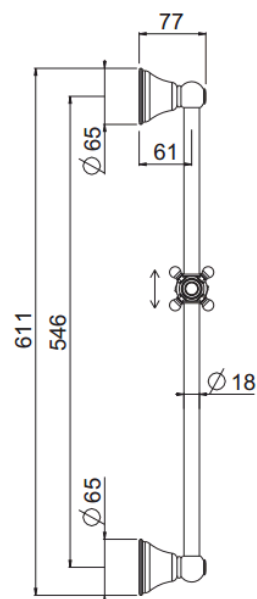

H60 Colonial

Sliding rail H60 Colonial
71037-CR

TECHNICAL INFORMATION

Full brass traditional sliding rail \varnothing 18 mm h 60 cm.

FEATURES

PICTURE

TECHNICAL DRAWING

SPARE PARTS