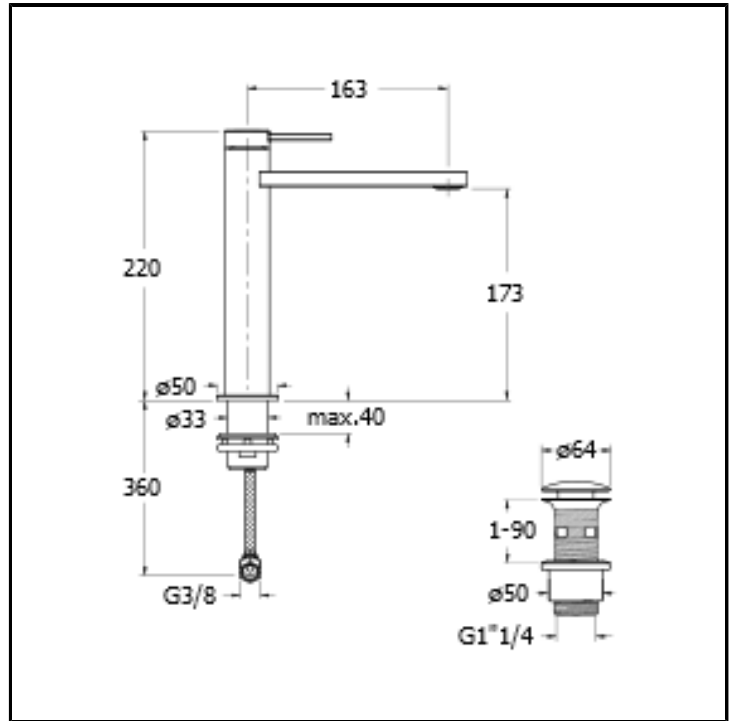

# CRIUX227

■ CRISTINA  
RUBINETTERIE

Basin mixer MEDIUM with 1"1/4 Up&Down waste