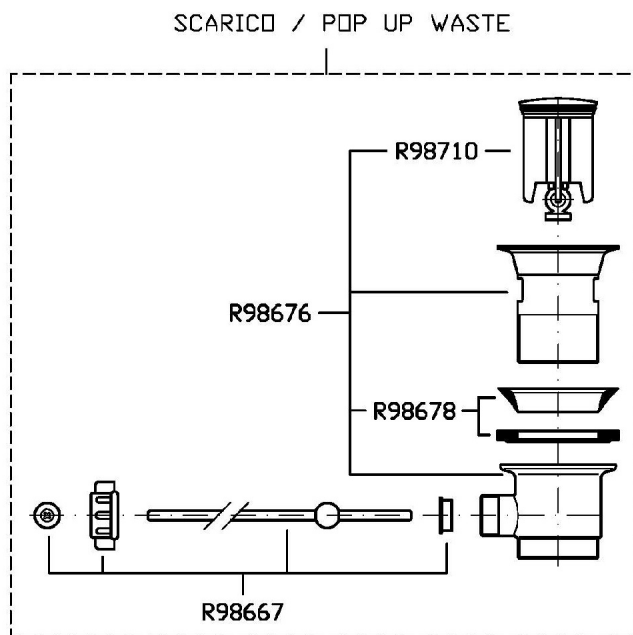

BRIM

ZBR384

Esplosi / Exploded