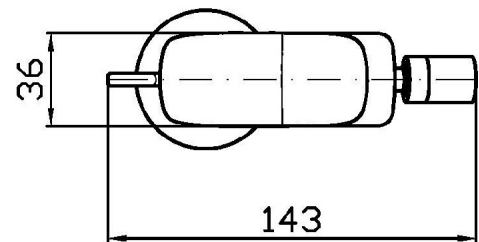

## BRIM

ZBR384

Disegno Complessivo / Overall Drawing

## BRIM

ZBR384

Pesi e Misure / Weights and Sizes

Peso ( Kg ) Weight ( lb )	1,35 ( Kg )	2,97621 ( lb )
Volume ( dc3 ) - ( in3 )	4,05 ( dc3 )	0,000247 ( in3 )
h ( mm ) - ( in )	70 ( mm )	2,755907 ( in )
L1 ( mm ) - ( in )	150 ( mm )	5,905515 ( in )
L2 ( mm ) - ( in )	385 ( mm )	15,1574885 ( in )