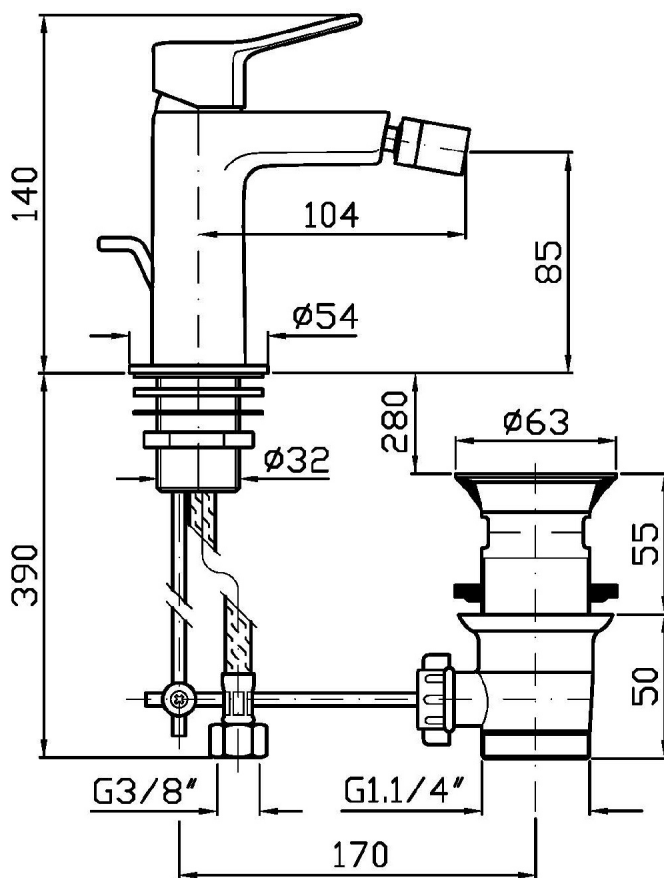

## BRIM

ZBR384

Disegno Complessivo / Overall Drawing

## BRIM

ZBR384

Pesi e Misure / Weights and Sizes

Peso ( Kg ) Weight ( lb )	1,35 ( Kg )	2,97621 ( lb )
Volume ( dc3 ) - ( in3 )	4,05 ( dc3 )	0,000247 ( in3 )
h ( mm ) - ( in )	70 ( mm )	2,755907 ( in )
L1 ( mm ) - ( in )	150 ( mm )	5,905515 ( in )
L2 ( mm ) - ( in )	385 ( mm )	15,1574885 ( in )