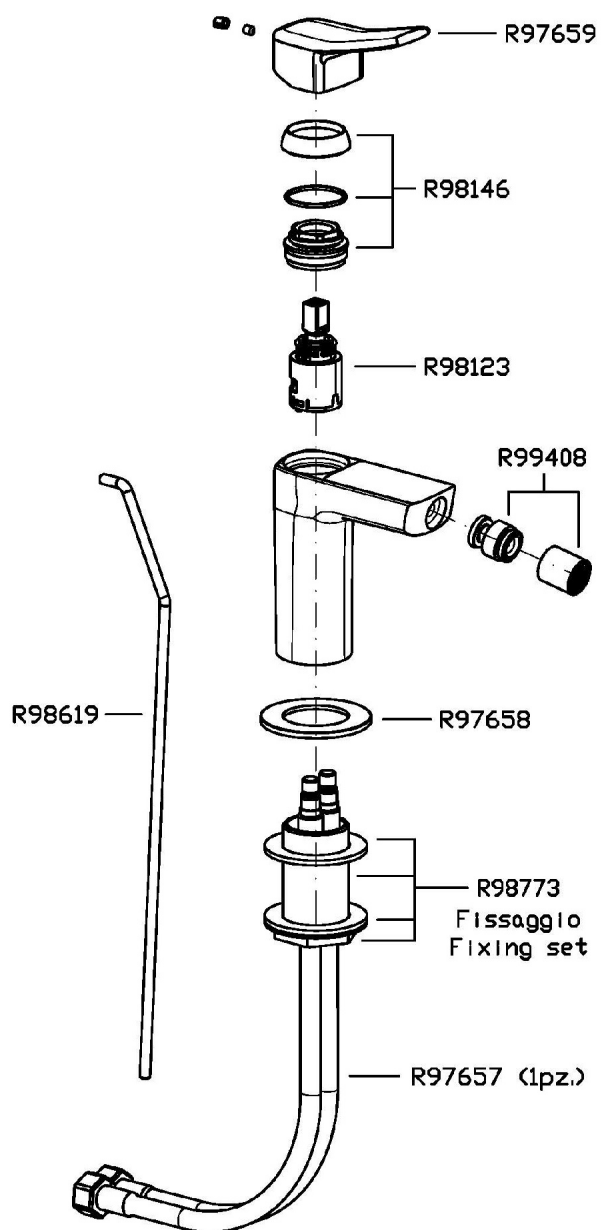

## BRIM

ZBR384

Disegno Complessivo / Overall Drawing

## BRIM

ZBR384

Esplosi / Exploded

## BRIM

ZBR384

Pesi e Misure / Weights and Sizes

Peso ( Kg ) Weight ( lb )	1,35 ( Kg )	2,97621 ( lb )
Volume ( dc3 ) - ( in3 )	4,05 ( dc3 )	0,000247 ( in3 )
h ( mm ) - ( in )	70 ( mm )	2,755907 ( in )
L1 ( mm ) - ( in )	150 ( mm )	5,905515 ( in )
L2 ( mm ) - ( in )	385 ( mm )	15,1574885 ( in )