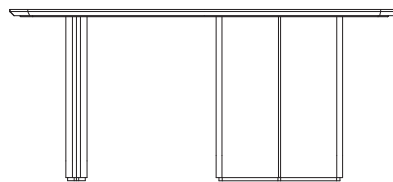

CABINETS & BOOKCASES

ALGERONE | console

47cm
18,50"

83cm
32,68"

160cm
62,99"

DIMENSIONS

Height: 83cm | 32,68"

Length: 160cm | 62,99"

Depth: 47cm | 18,50"

MATERIALS

Body: Brass, Leather & Marble

STANDARD FINISHES

Body: Polished Brass, Gray Leather & Statuário Marble

WEIGHT

Aprox: 35kg | 77,16lbs

PACKAGING

Volume: 0,90m³ | 31,78ft³

Weight: 45kg | 99,21lbs