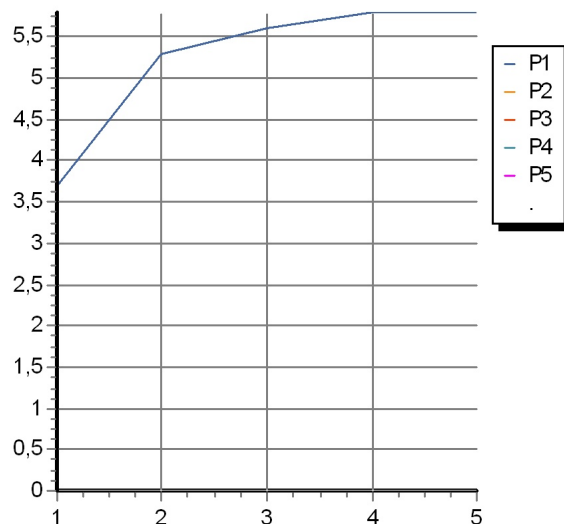

Single lever basin mixer with extended spout, aerator, 1¼" pop-up waste, flexible tails.

Finiture / Finishes

Cromo / Chrome

BRIM

ZBR380

Esplosi / Exploded

BRIM

ZBR380

Portate / Flowrates (lt/min)

PRESSIONE PRESSURE	1 BAR	2 BAR	3 BAR	4 BAR	5 BAR
LAVABO BASIN	3,7	5,3	5,6	5,8	5,8
P1					
P2					
P3					
P4					
P5					

BRIM

ZBR380

Pesi e Misure / Weights and Sizes

Peso (Kg) Weight (lb)	2,02 (Kg)	4,453292 (lb)
Volume (dc3) - (in3)	7,5 (dc3)	0,000458 (in3)
h (mm) - (in)	90 (mm)	3,543309 (in)
L1 (mm) - (in)	250 (mm)	9,842525 (in)
L2 (mm) - (in)	333 (mm)	13,1102433 (in)