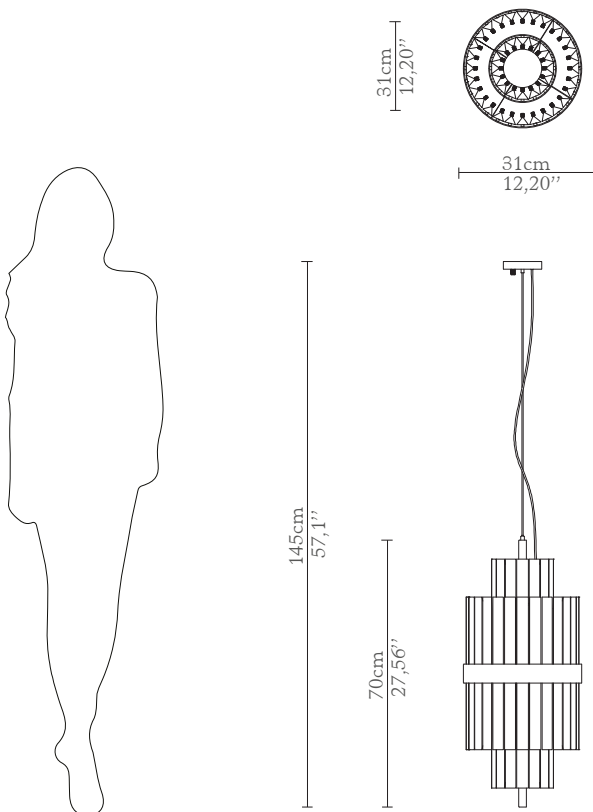

CABINETS & BOOKCASES

LIBERTY | pendant

DIMENSIONS

Height: 70cm | 27,56"

Length: 31cm | 12,20"

Depth: 31cm | 12,20"

MATERIALS

Body: Brass & Crystal Glass

STANDARD FINISHES

Body: Gold plated

WEIGHT

Aprox: 31kg | 68,34lbs

BULBS

8x g9 Halogen Bulbs (40W

max)*USA not included

Voltage: 220-240V

PACKAGING

Volume: 0,13m³ | 4,6t³

Weight: 41kg | 90,39lbs