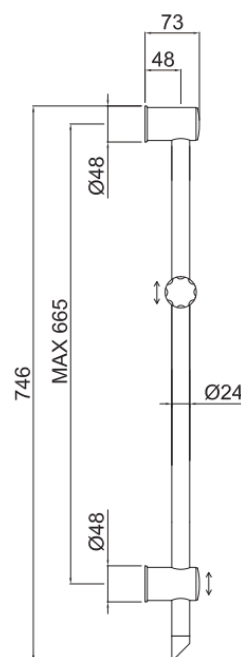

H70 reg

Sliding rail H70 reg adjustable lower support
72000XREG-CR

TECHNICAL INFORMATION

Full brass adjustable sliding rail \varnothing 24 mm h 75 cm. Adjustable lower wall holder. Max. fixation distance 66 cm.

FEATURES

PICTURE

SPARE PARTS

TECHNICAL DRAWING

FINISHINGS