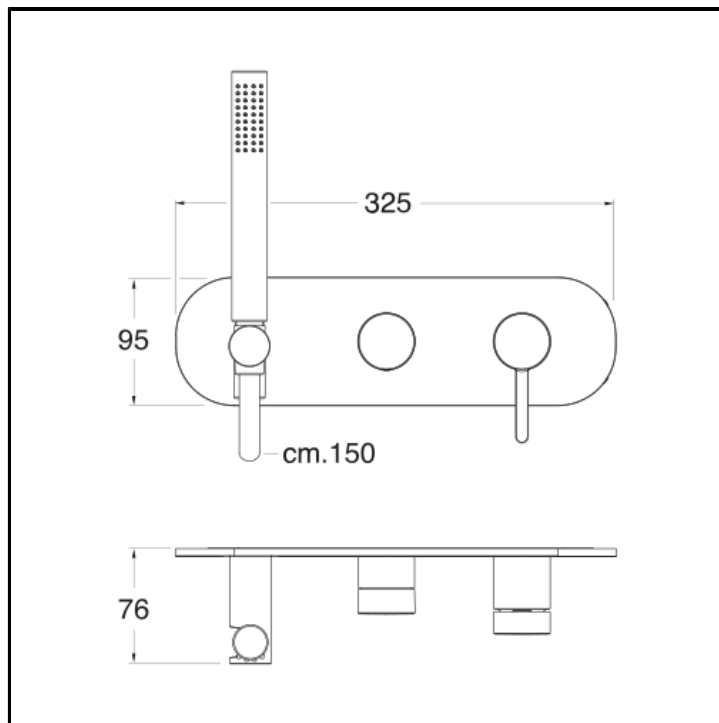

Bath/shower mixer external parts for CRICS100 (right side) - CRICS101 (left side) with 2 outlet diverter, anti-lime hand shower, LONG LIFE flexible hose