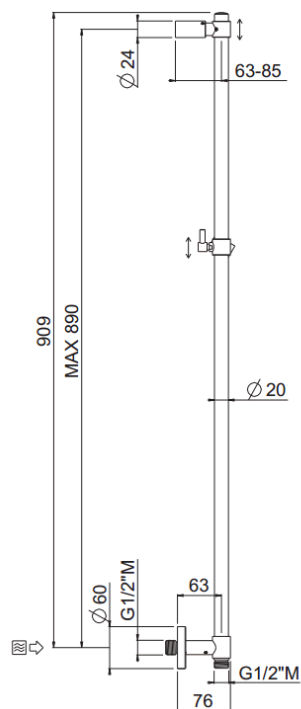

Low wall outlet

Sliding rail with water connection in the lower holder
73700-CR

TECHNICAL INFORMATION

Sliding rail \varnothing 20 mm h 90 cm with water connection integrate in the lower wall holder.

FEATURES

PICTURE

SPARE PARTS

TECHNICAL DRAWING

FINISHINGS