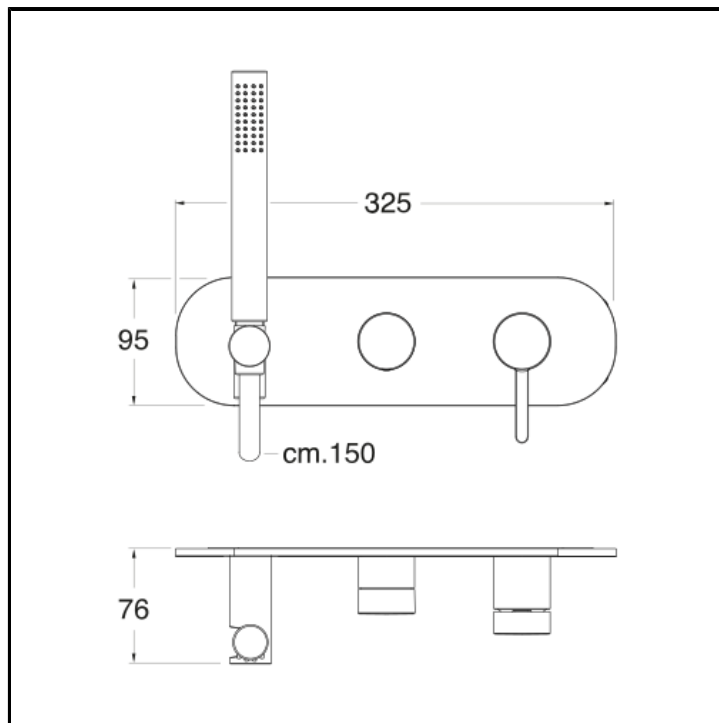

CRIUX603

Bath/shower mixer external parts for CRICS100 (right side) - CRICS101 (left side) with 2 outlet diverter, anti-lime hand shower, LONG LIFE flexible hose

FINITURE

 Brushed stainless steel AISI

CHARACTERISTICS