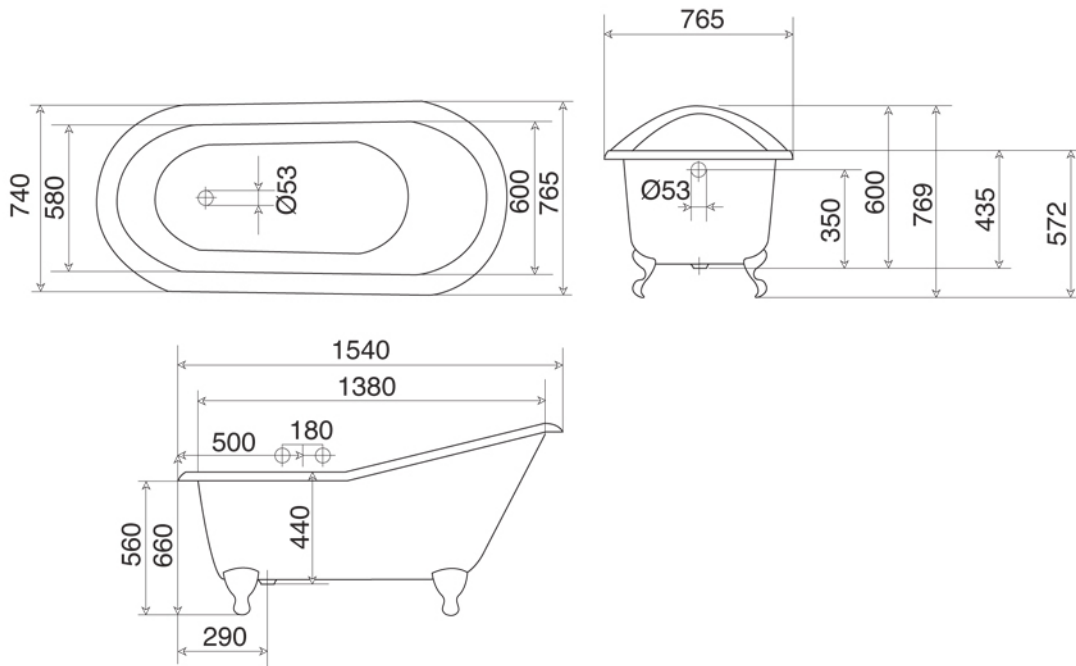

POSIZIONE RUBINETTERIA A MURO CONSIGLIATA A 500 mm DAL BORDO PIANO
 FORATURA GRUPPO VASCA ALTEZZA DA PAVIMENTO 660 mm

CAST IRON BATHTUB Collection	
Code	Description
9148	Cast iron bathtub 1700x760 (Kg. 129 - Lt 205) Without tap holes, external unfinished

Verona - Italy
 tel. +39 045 8006917
 fax. +39 045 8020111
 gentry-home.com

POSIZIONE RUBINETTERIA A MURO CONSIGLIATA A 500 mm DAL BORDO PIANO
FORATURA GRUPPO VASCA ALTEZZA DA PAVIMENTO 660 mm

CAST IRON BATHTUB Collection	
Code	Description
9152	Cast iron bathtub 1540x765 (Kg. 120 - Lt 180) Without tap holes, external unfinished
9164	Cast iron feet Unfinished
9167	White
9165-C	Chrome
9166-I/N/O/OR	Incalux, Nickel, Dark Gold, Rose Gold
9166-B/ND/R	Bronze, Dark Nickel, Copper
103	External painting External painting White
105	External painting RAL
106	Gold leaf decoration
107	Silver leaf decoration

GH
GENTRY HOME

Verona - Italy
tel. +39 045 8006917
fax. +39 045 8020111
gentry-home.com

CAST IRON BATHTUB Collection	
Code	Description
0190-C 0191-I/N/O/OR 0191-B/ND/R	<p>Exposed bath waste with drain stopper chain and overflow with exposed pipes for floor connector and siphon</p> <p>Chrome Incalux, Nickel, Dark Gold, Rose Gold Bronze, Dark Nickel, Copper</p>