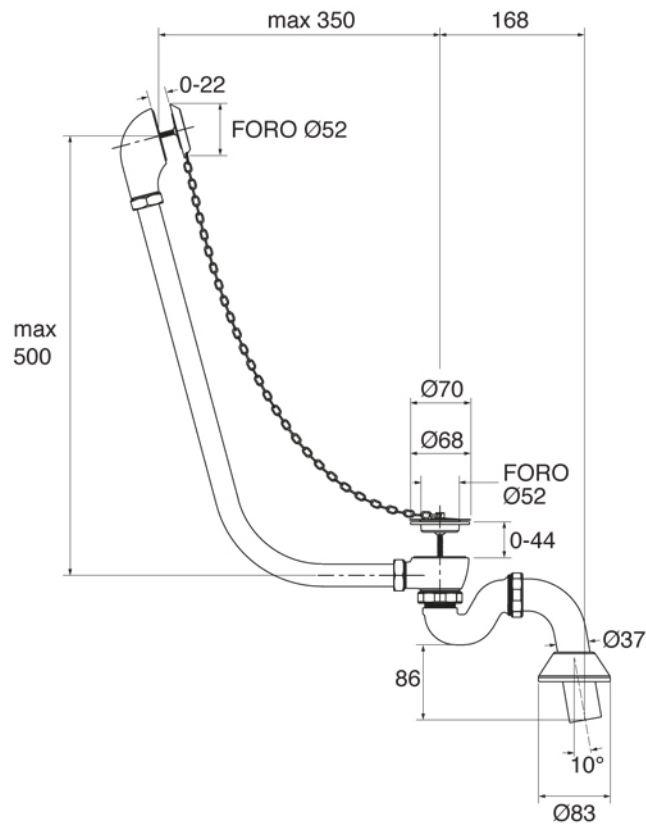

POSIZIONE RUBINETTERIA A MURO CONSIGLIATA A 500 mm DAL BORDO PIANO
 FORATURA GRUPPO VASCA ALTEZZA DA PAVIMENTO 660 mm

CAST IRON BATHTUB Collection	
Code	Description
9148	Cast iron bathtub 1700x760 (Kg. 129 - Lt 205) Without tap holes, external unfinished

Verona - Italy
 tel. +39 045 8006917
 fax. +39 045 8020111
 gentry-home.com

POSIZIONE RUBINETTERIA A MURO CONSIGLIATA A 500 mm DAL BORDO PIANO
FORATURA GRUPPO VASCA ALTEZZA DA PAVIMENTO 660 mm

CAST IRON BATHTUB Collection	
Code	Description
9152	Cast iron bathtub 1540x765 (Kg. 120 - Lt 180) Without tap holes, external unfinished
9164	Cast iron feet Unfinished
9167	White
9165-C	Chrome
9166-I/N/O/OR	Incalux, Nickel, Dark Gold, Rose Gold
9166-B/ND/R	Bronze, Dark Nickel, Copper
103	External painting External painting White
105	External painting RAL
106	Gold leaf decoration
107	Silver leaf decoration

GH
GENTRY HOME

Verona - Italy
tel. +39 045 8006917
fax. +39 045 8020111
gentry-home.com

CAST IRON BATHTUB Collection	
Code	Description
0190-C 0191-I/N/O/OR 0191-B/ND/R	<p>Exposed bath waste with drain stopper chain and overflow with exposed pipes for floor connector and siphon</p> <p>Chrome Incalux, Nickel, Dark Gold, Rose Gold Bronze, Dark Nickel, Copper</p>