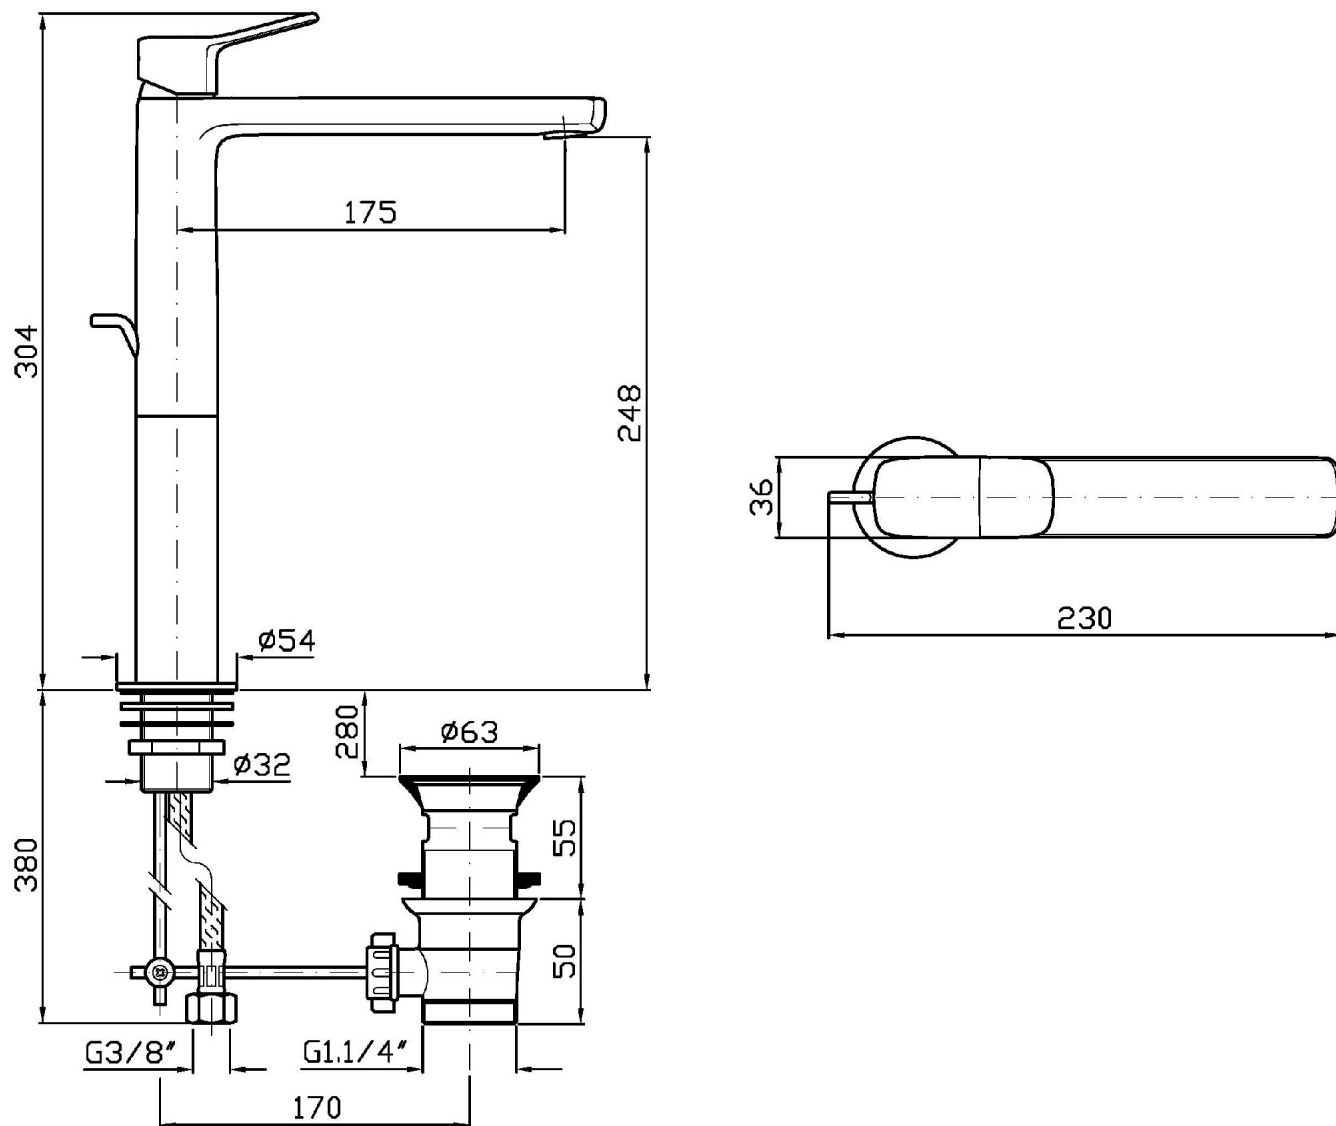

Single lever basin mixer with high spout, aerator, 1¼" pop-up waste, flexible tails.

Finiture / Finishes

Cromo / Chrome

BRIM

ZBR309

Disegno Complessivo / Overall Drawing

BRIM

ZBR309

Esplosi / Exploded

BRIM

ZBR309

Portate / Flowrates (lt/min)

PRESSIONE PRESSURE	1 BAR	2 BAR	3 BAR	4 BAR	5 BAR
LAVABO BASIN	3,7	5,3	5,6	5,8	5,8
P1					
P2					
P3					
P4					
P5					

BRIM

ZBR309

Pesi e Misure / Weights and Sizes

Peso (Kg) Weight (lb)	2,49 (Kg)	5,489454 (lb)
Volume (dc3) - (in3)	4,05 (dc3)	0,000247 (in3)
h (mm) - (in)	70 (mm)	2,755907 (in)
L1 (mm) - (in)	150 (mm)	5,905515 (in)
L2 (mm) - (in)	385 (mm)	15,1574885 (in)