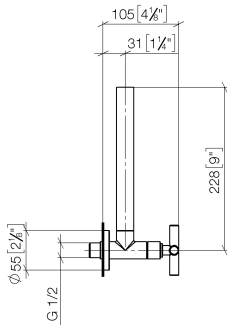

22 900 892

- rosette Ø 55 mm
- hose covering 200mm, for shortening

	Dark Chrome	22 900 892-19
	Chrome	22 900 892-00
	Brushed Platinum	22 900 892-06
	Platinum	22 900 892-08
	Brushed Durabronze (23kt Gold)	22 900 892-28
	Matte Black	22 900 892-33
	Brushed Bronze	22 900 892-42
	Brushed Champagne (22kt Gold)	22 900 892-46
	Champagne (22kt Gold)	22 900 892-47
	Brushed Dark Platinum	22 900 892-99

22 900 892

mm [inches]

Flow rate chart

22 900 892

Parts for other finishes can be found here: [Chrome](#)