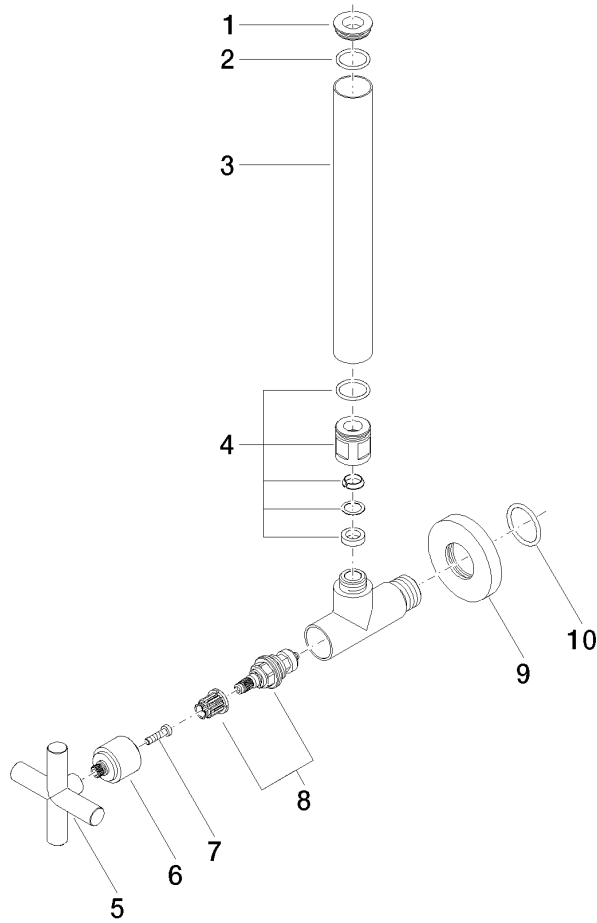

22 900 892

- rosette Ø 55 mm
- hose covering 200mm, for shortening

	Dark Chrome	22 900 892-19
	Chrome	22 900 892-00
	Brushed Platinum	22 900 892-06
	Platinum	22 900 892-08
	Brushed Durabronze (23kt Gold)	22 900 892-28
	Matte Black	22 900 892-33
	Brushed Bronze	22 900 892-42
	Brushed Champagne (22kt Gold)	22 900 892-46
	Champagne (22kt Gold)	22 900 892-47
	Brushed Dark Platinum	22 900 892-99

22 900 892

mm [inches]

Flow rate chart

22 900 892

Parts for other finishes can be found here: [Chrome](#)

## Spare parts list