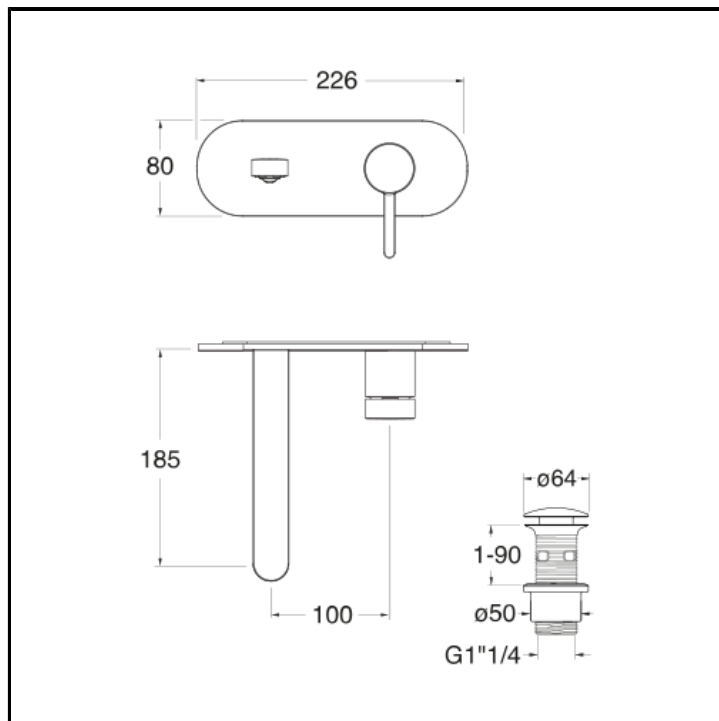

Wall mounted basin mixer REGULAR external parts for CRICS200 (right side) - CRICS201 (left side) with 1"1/4 Up&Down waste

FINITURE

 Brushed stainless steel AISI

FEATURES (MODEL NAME SIDE)

- Regular

FEATURES FROM TECHNOLOGIES