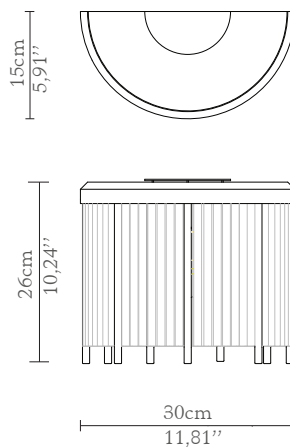

## DIMENSIONS

Height: 26cm | 10,24"

Length: 30cm | 11,81"

Depth: 15cm | 5,91"

## WEIGHT

Aprox: 5kg | 11,02lbs

## PACKAGING

Volume: 0,04m<sup>3</sup> | 1,41ft<sup>3</sup>

Weight: 10kg | 22,05lbs