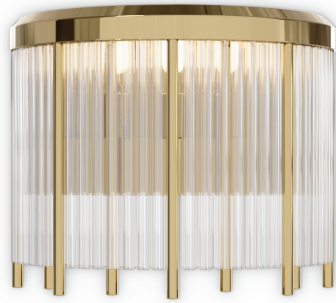

CABINETS & BOOKCASES

PHARO III SMALL | wall

## DIMENSIONS

Height: 26cm | 10,24"

Length: 30cm | 11,81"

Depth: 15cm | 5,91"

## MATERIALS

Body: Brass & Crystal Glass

## STANDARD FINISHES

Body: Gold plated