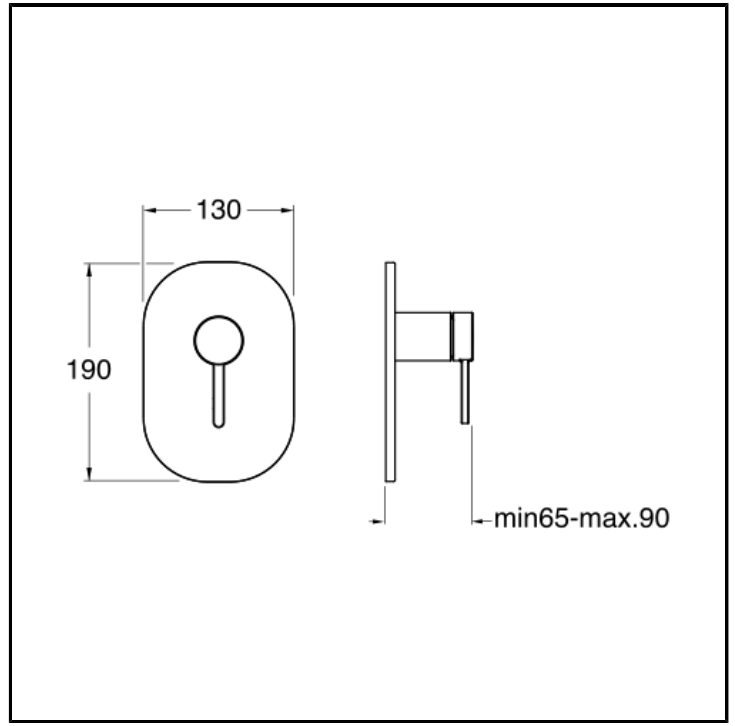

CRIUX686

Shower mixer external parts for CRICS535

FINITURE

 Brushed stainless steel AISI

CHARACTERISTICS

-

COMMAND

- Monocontrol